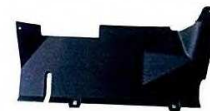

TD-50-368
BENZ MB641 PANEL
OEM NO.6416883306