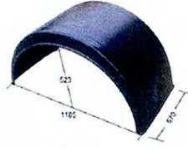

TD-50-124
MARKER LAMP LED

TD-50-207
BENZ TRUCK FENDER SKIRT
SIZE:730X450

TD-50-208
BENZ TRUCK FENDER SKIRT
SIZE:660X625

MERCEDES-BENZ

TD-50-209
BENZ TRUCK FENDER SKIRT
 SIZE:1270X520

TD-50-210
BENZ TRUCK FENDER SKIRT
 SIZE:1185X570