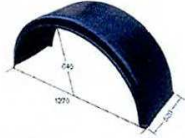

TD-50-124
MARKER LAMP LED

TD-50-207
BENZ TRUCK FENDER SKIRT
SIZE:730X450

TD-50-208
BENZ TRUCK FENDER SKIRT
SIZE:660X625

MERCEDES-BENZ

TD-50-209
BENZ TRUCK FENDER SKIRT
 SIZE:1270X520

TD-50-210
BENZ TRUCK FENDER SKIRT
 SIZE:1185X570