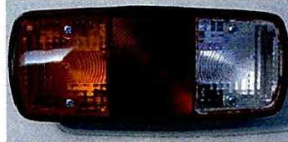

TD-50-346
BENZ TAIL LAMP