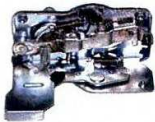

TD-52-010
SCANIA R142 DOOR LOCK
OEM NO.376283,376284